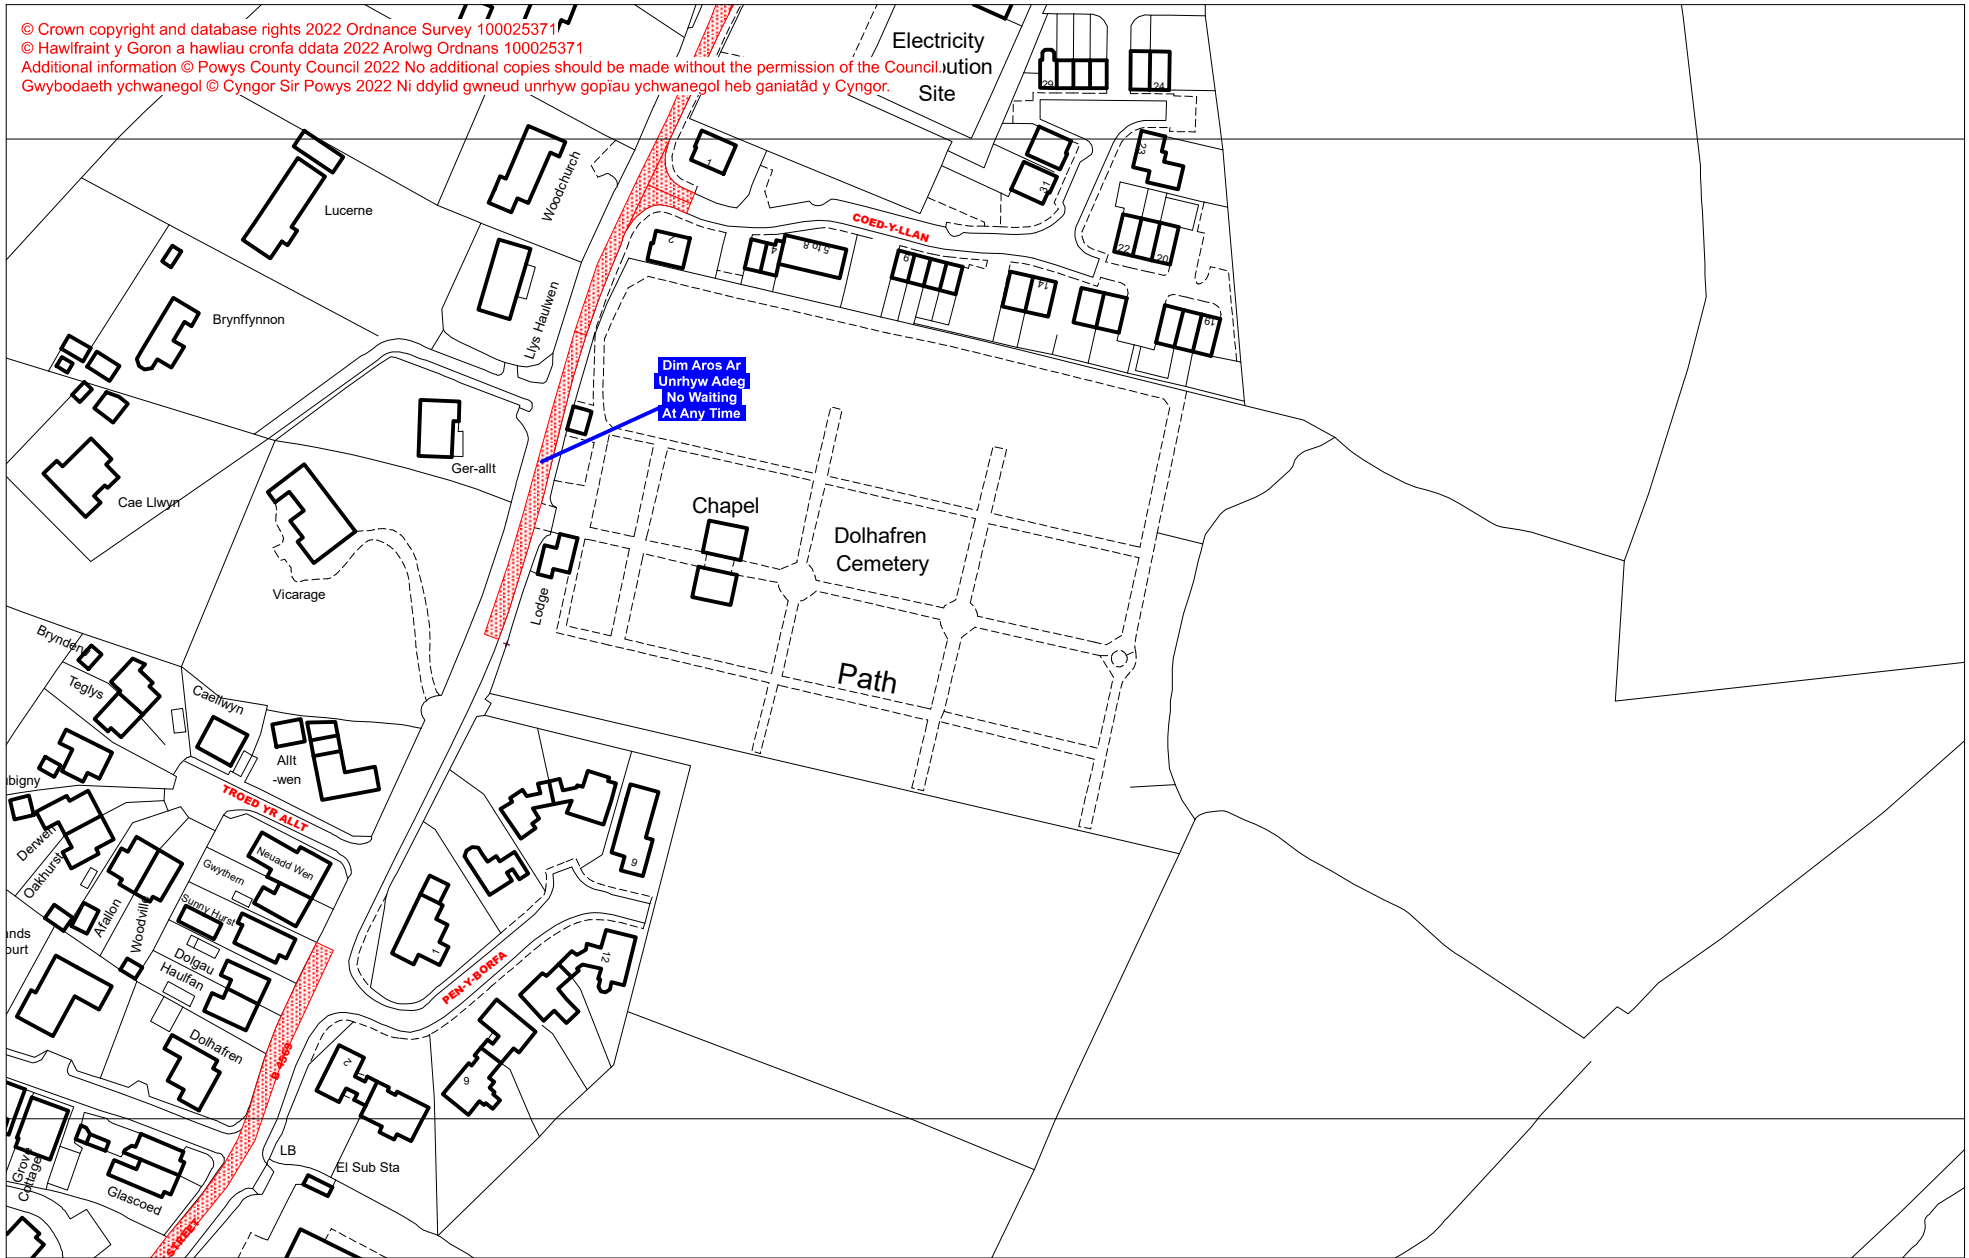

© Crown copyright and database rights 2022 Ordnance Survey 100025371
© Hawlfraint y Goron a hawliau cronfa ddata 2022 Arolwg Ordnans 100025371
Additional information © Powys County Council 2022 No additional copies should be made without the permission of the Council.
Gwybodaeth ychwanegol © Cyngor Sir Powys 2022 Ni ddylid gwneud unrhyw gopiau ychwanegol heb ganiatâd y Cyngor.