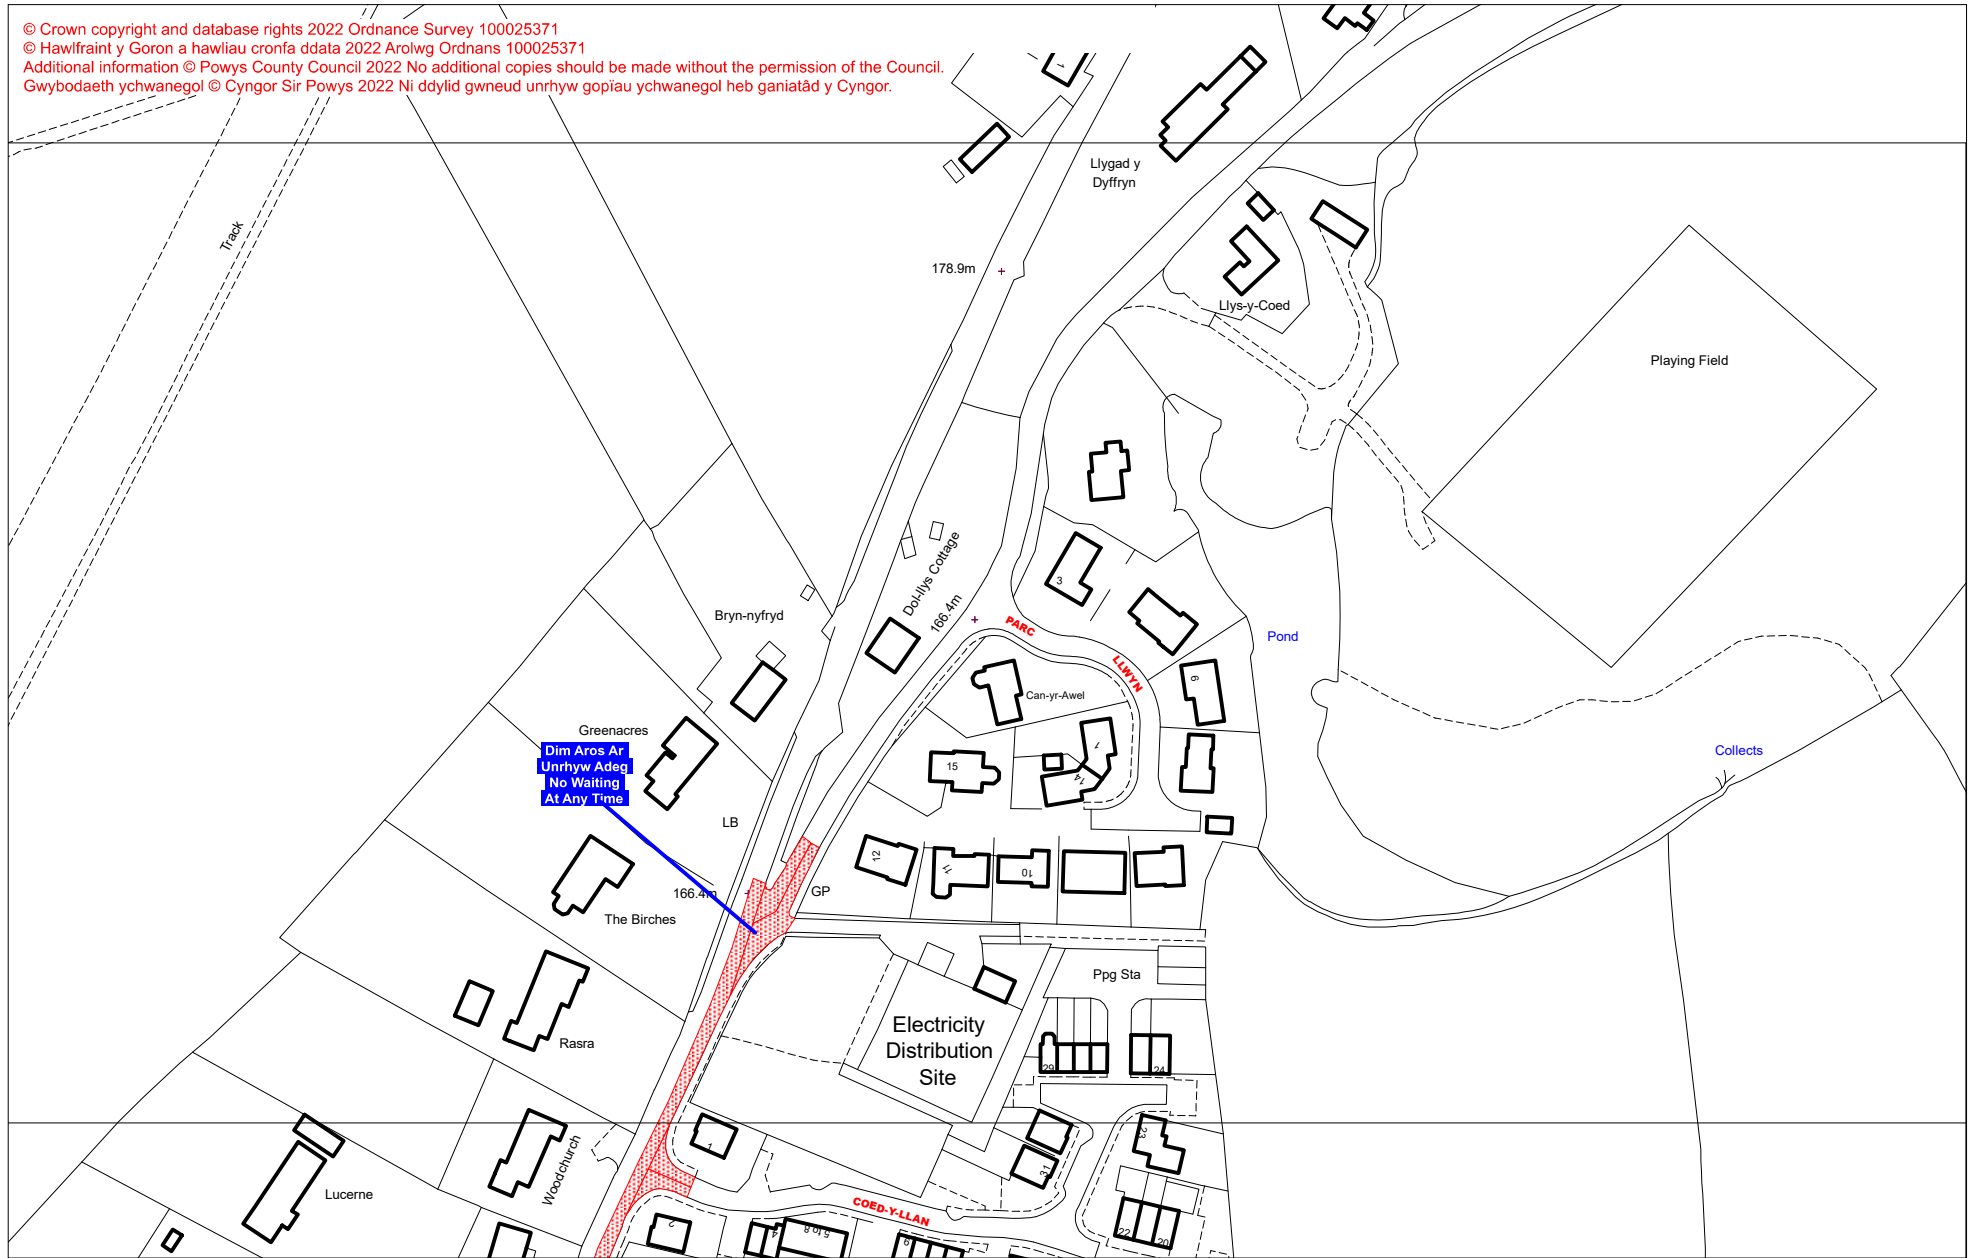

© Crown copyright and database rights 2022 Ordnance Survey 100025371
© Hawlfraint y Goron a hawliau cronfa ddata 2022 Arolwg Ordans 100025371
Additional information © Powys County Council 2022 No additional copies should be made without the permission of the Council.
Gwybodaeth ychwanegol © Cyngor Sir Powys 2022 Ni ddylid gwneud unrhyw gopïau ychwanegol heb ganiatâd y Cyngor.