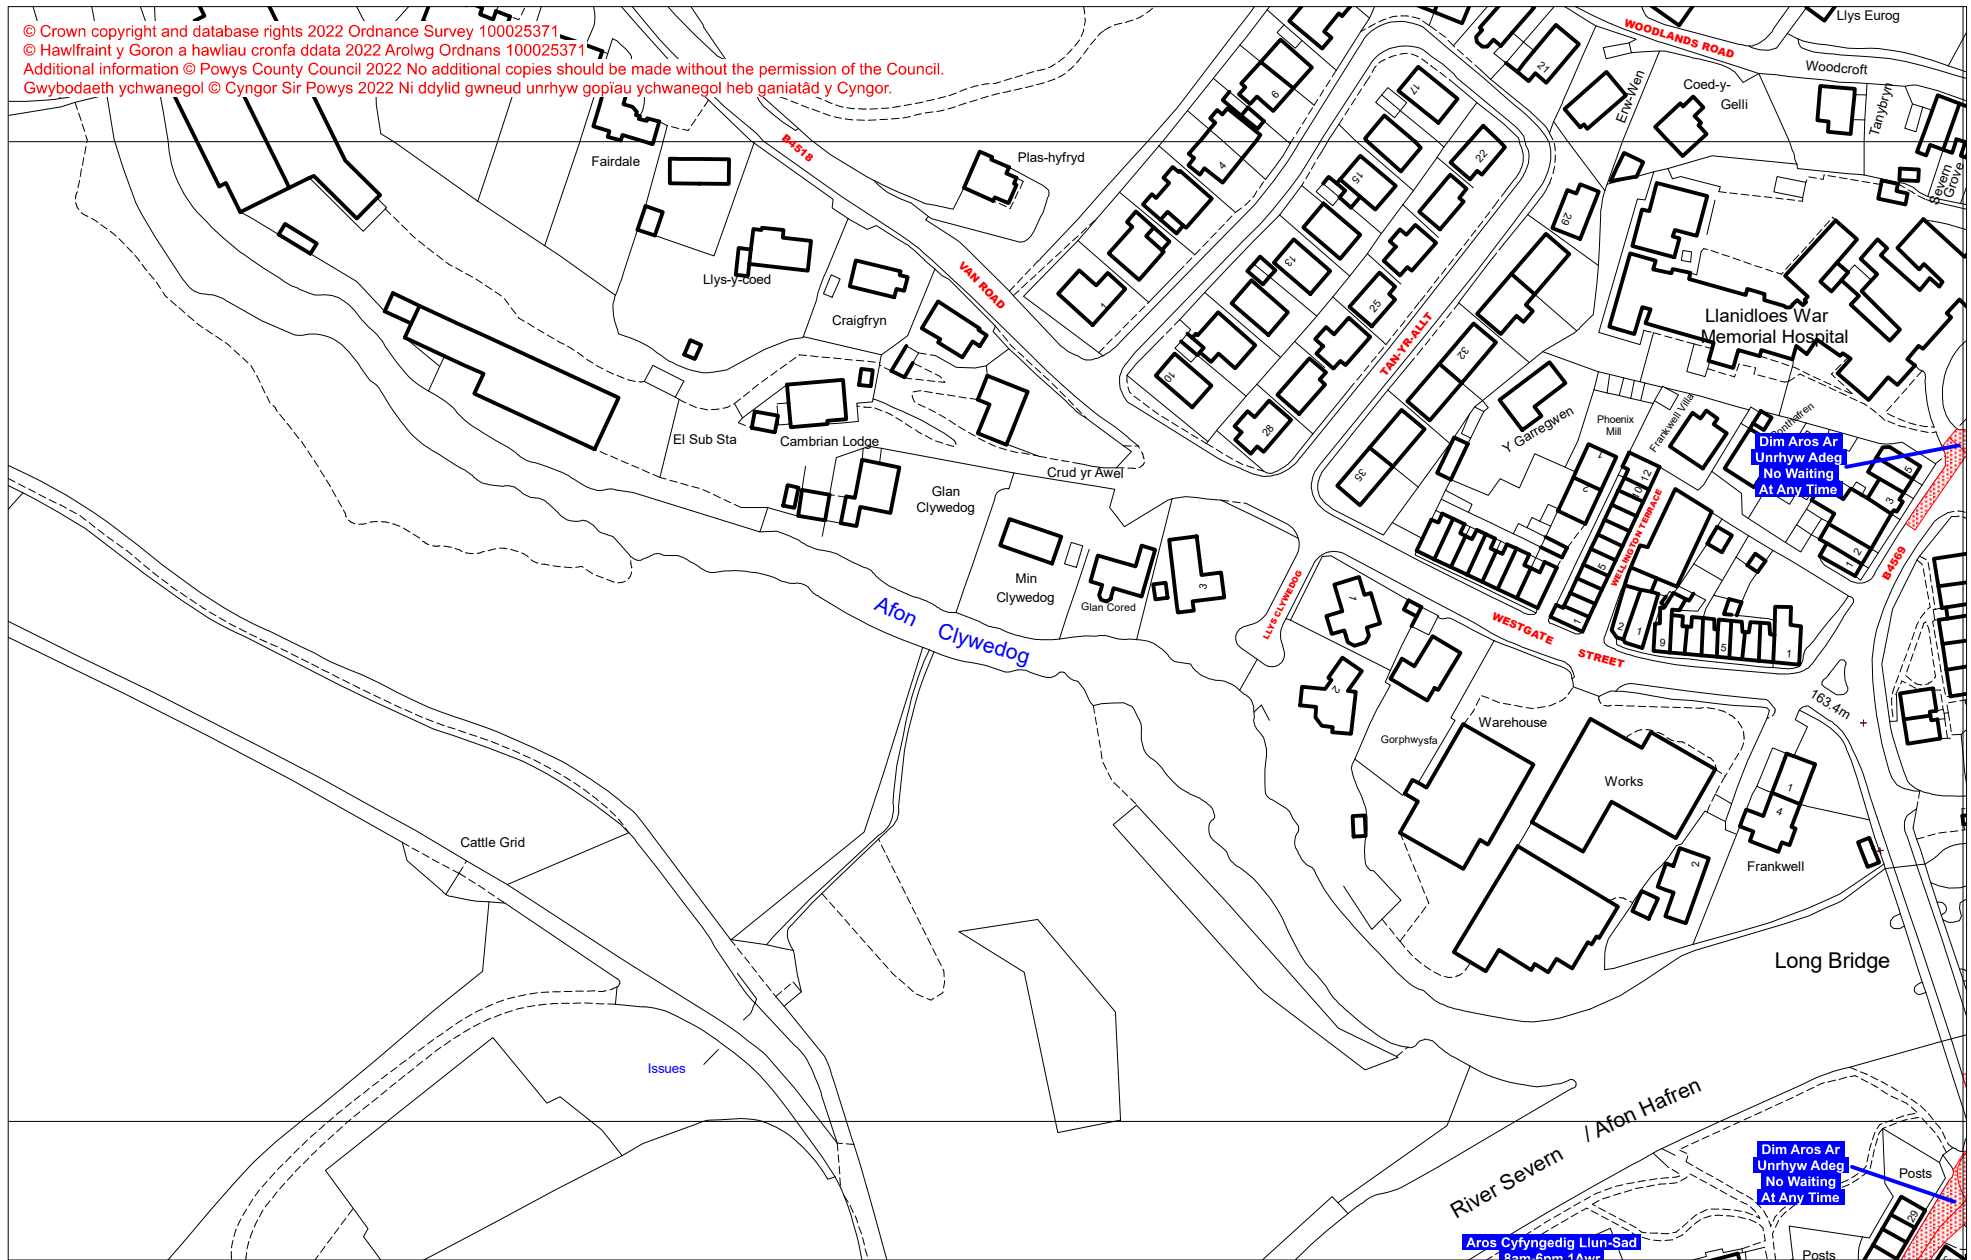

© Crown copyright and database rights 2022 Ordnance Survey 100025371
© Hawlfraint y Goron a hawliau cronfa ddata 2022 Arolwg Ordnans 100025371
Additional information © Powys County Council 2022 No additional copies should be made without the permission of the Council.
Gwybodaeth ychwanegol © Cyngor Sir Powys 2022 Ni ddylid gwneud unrhyw gopiau ychwanegol heb ganiatâd y Cyngor.