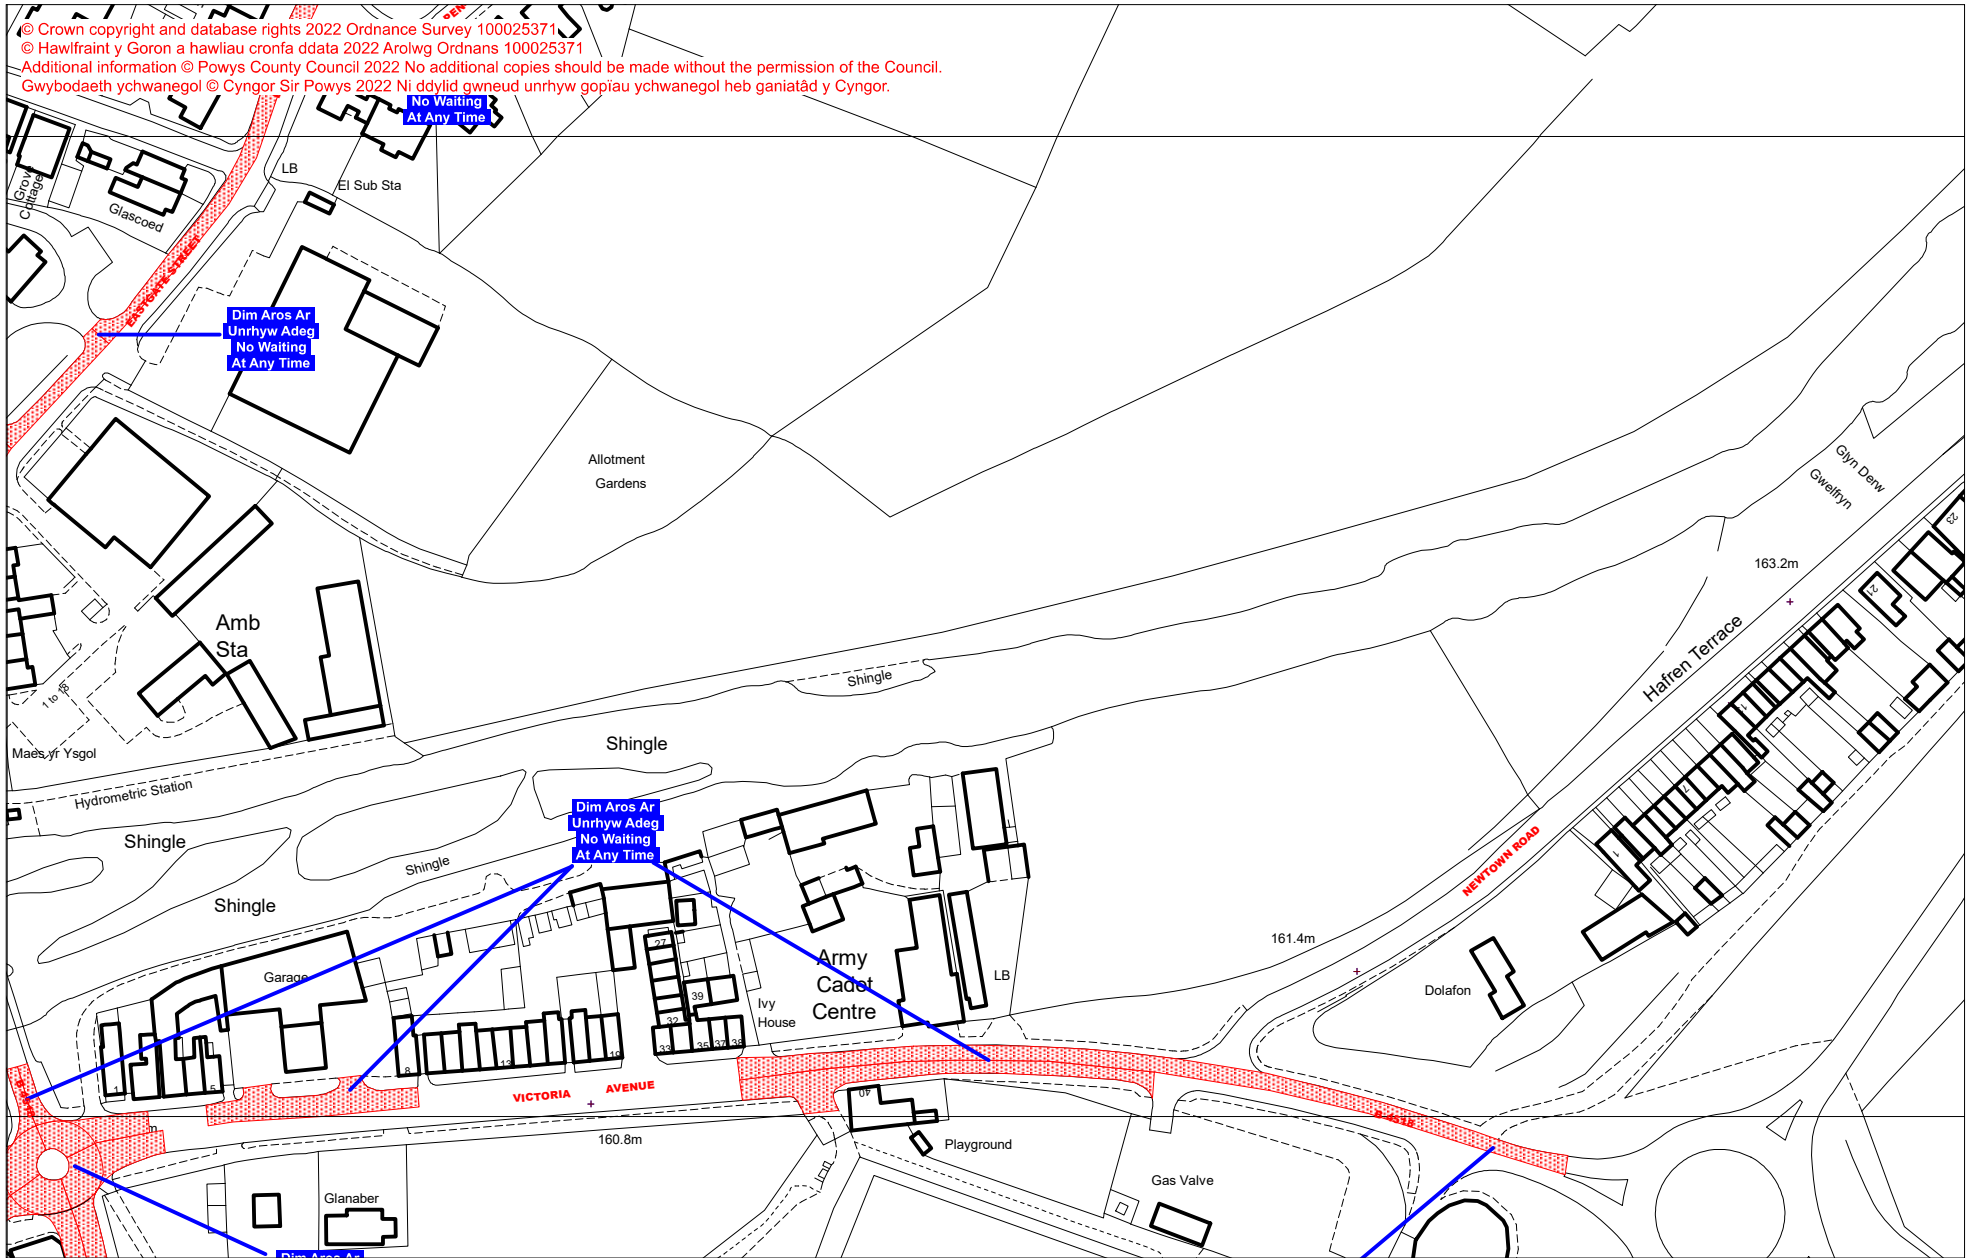

© Crown copyright and database rights 2022 Ordnance Survey 100025371
© Hawlfraint y Goron a hawliau cronfa ddata 2022 Arolwg Ordnans 100025371
Additional information © Powys County Council 2022 No additional copies should be made without the permission of the Council.
Gwybodaeth ychwanegol © Cyngor Sir Powys 2022 Ni ddylid gwneud unrhyw gopiau ychwanegol heb ganiatâd y Cyngor.